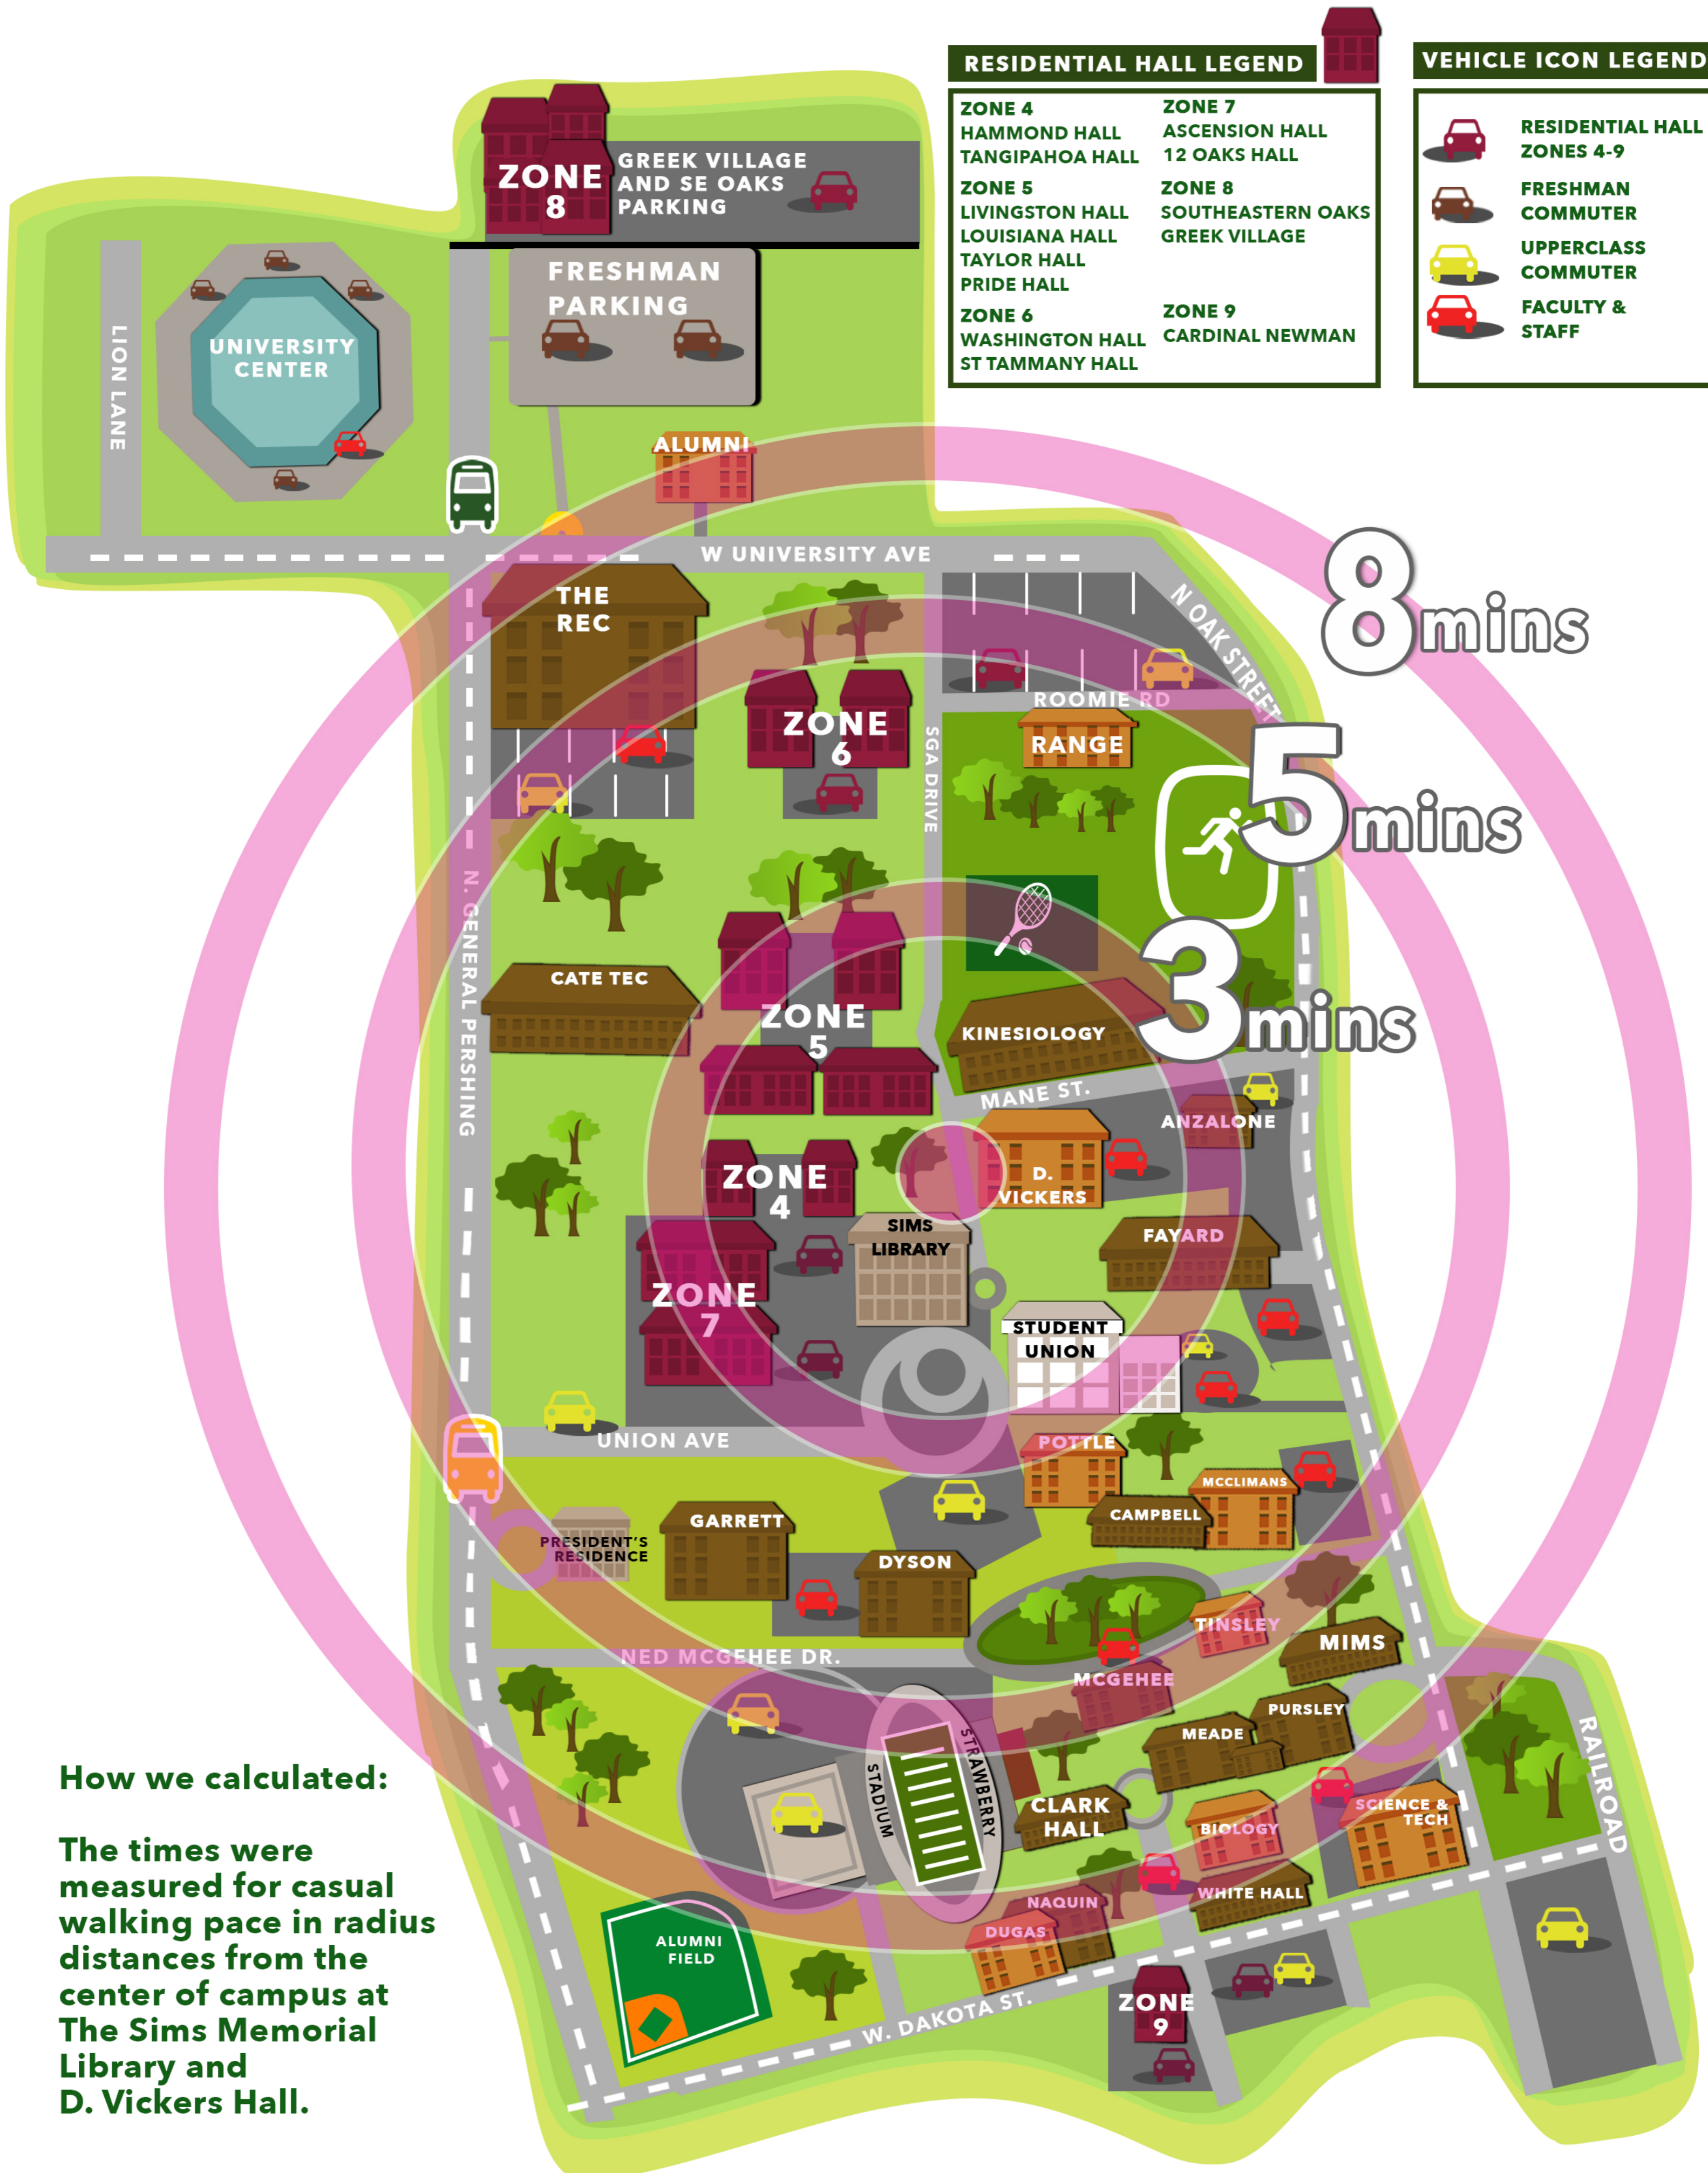

SOUTHEASTERN LOUISIANA UNIVERSITY

WALKING MAP

RESIDENTIAL HALL LEGEND	
ZONE 4 HAMMOND HALL TANGIPAOHA HALL	ZONE 7 ASCENSION HALL 12 OAKS HALL
ZONE 5 LIVINGSTON HALL LOUISIANA HALL TAYLOR HALL PRIDE HALL	ZONE 8 SOUTHEASTERN OAKS GREEK VILLAGE
ZONE 6 WASHINGTON HALL ST TAMMANY HALL	ZONE 9 CARDINAL NEWMAN

VEHICLE ICON LEGEND	
	RESIDENTIAL HALL ZONES 4-9
	FRESHMAN COMMUTER
	UPPERCLASS COMMUTER
	FACULTY & STAFF

How we calculated:

The times were measured for casual walking pace in radius distances from the center of campus at The Sims Memorial Library and D. Vickers Hall.