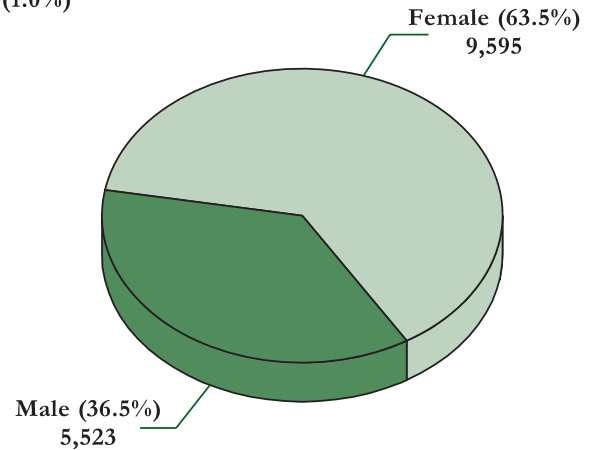

Number of Students by Ethnicity and Gender Fall 2006

Total Enrollment = 15,118

Source: IR Extract Files