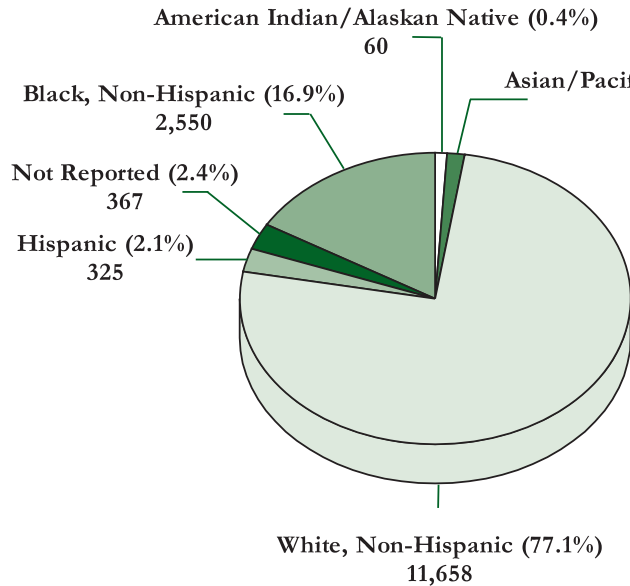

Number of Students by Ethnicity and Gender Fall 2006

Total Enrollment = 15,118

Source: IR Extract Files