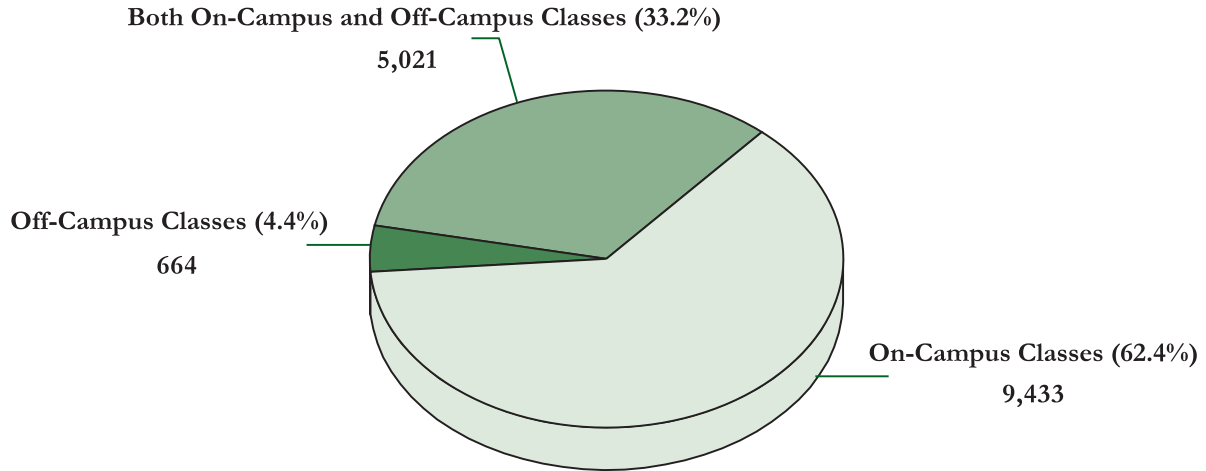

Number of Students Enrolled by Class Location Fall 2006

Total Enrollment = 15,118

Source: IR Extract Files