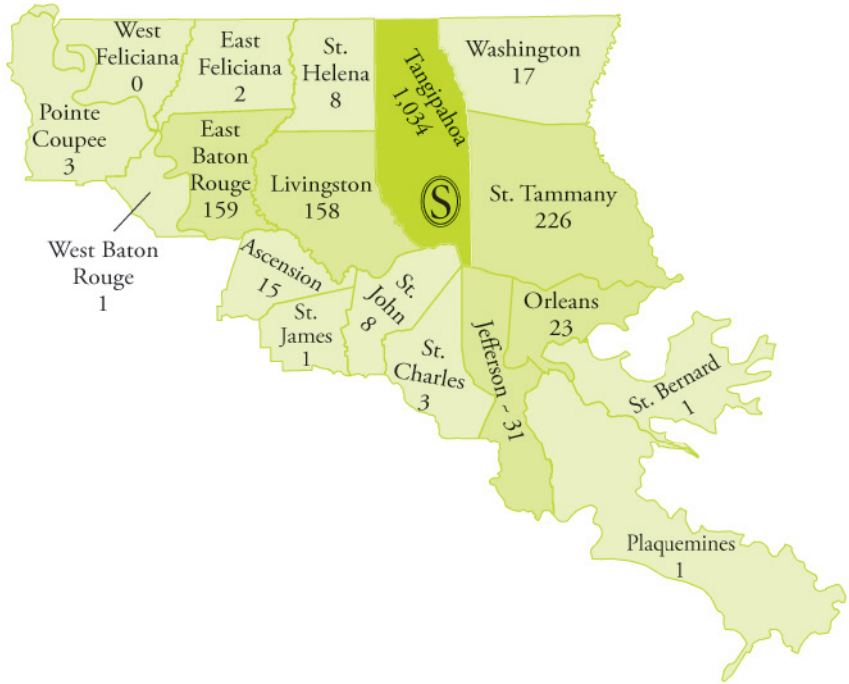

Faculty and Staff by Parish of Residence Fall 2010

Top 6 Parishes	
Tangipahoa	1,034
St. Tammany	226
East Baton Rouge	159
Livingston	158
Jefferson	31
Orleans	23

Of the 1,762 total employees, 96.9% (1,785) have Louisiana residences.