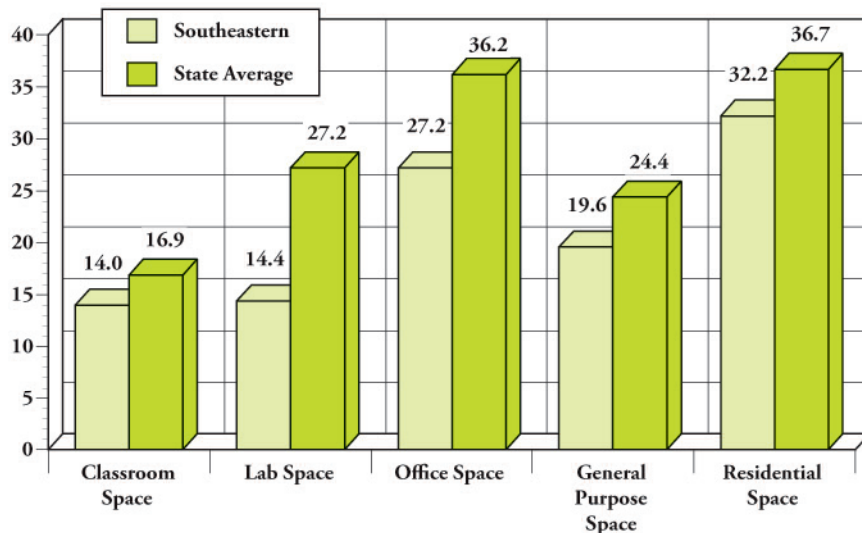

# Space Utilization 2009 - 2010

## Assignable Square Footage per Full-Time Equivalent Student

Total Number of Acres  
Owned by Southeastern = 508

Total Number of Buildings  
(all types) = 104

Total Gross Square Footage =  
2,969,425

Total Assignable Square Footage =  
1,870,437

Assignable Square Footage/FTE  
Southeastern = 147.0  
State Average = 200.7

Source: Space Utilization Report, Board of Regents