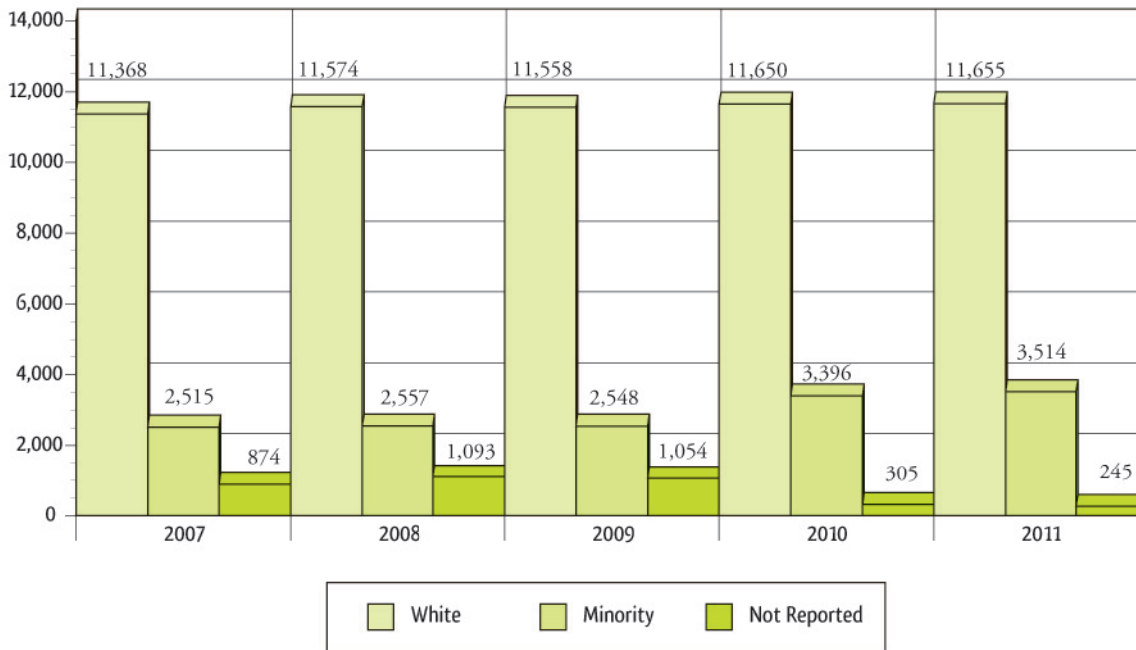

## Diversity Over Time at Southeastern Fall 2007 - Fall 2011

Over the last five years, minority enrollment at Southeastern has increased to 22.8% from 17.0% of total enrollment.

Source: IR Extract Files