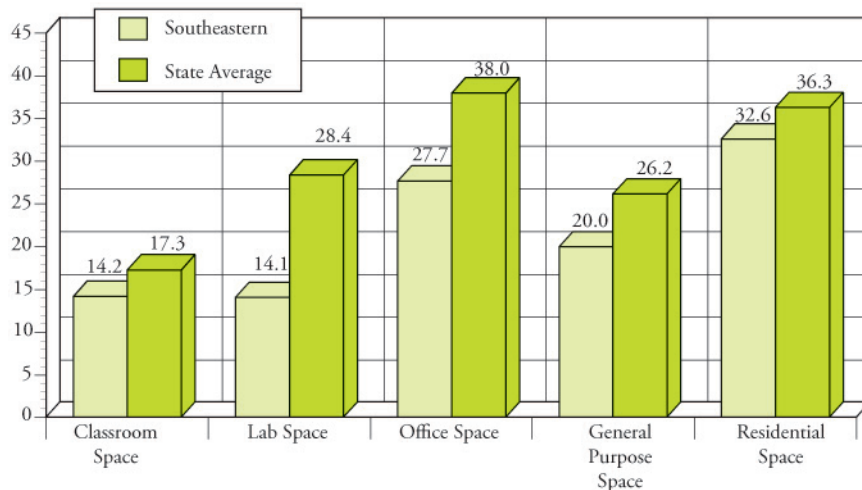

Space Utilization 2010 - 2011

Total Number of Acres
Owned by Southeastern = 508

Total Number of Buildings
(all types) = 103

Total Gross Square Footage =
2,969,425

Total Assignable Square Footage =
1,852,946

Assignable Square Footage/FTE
Southeastern = 147.0
State Average = 208.7

Assignable Square Footage per Full-Time Equivalent Student

Source: Space Utilization Report, Board of Regents