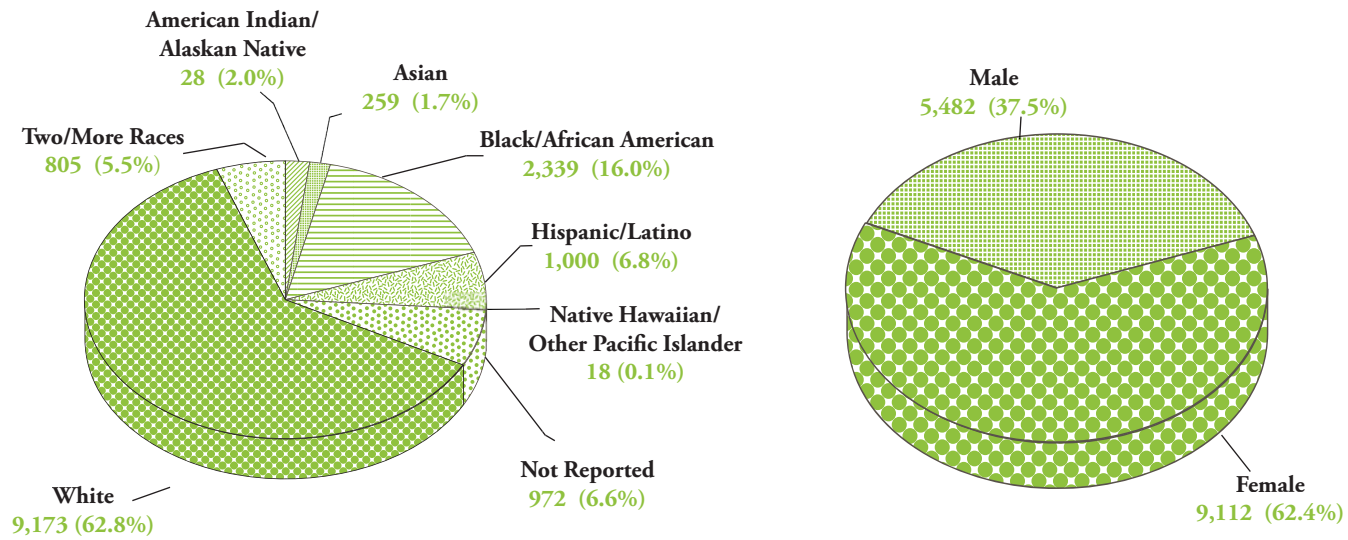

Number of Students by Ethnicity and Gender Fall 2014

Total Enrollment = 14,594

Source: IR Extract Files