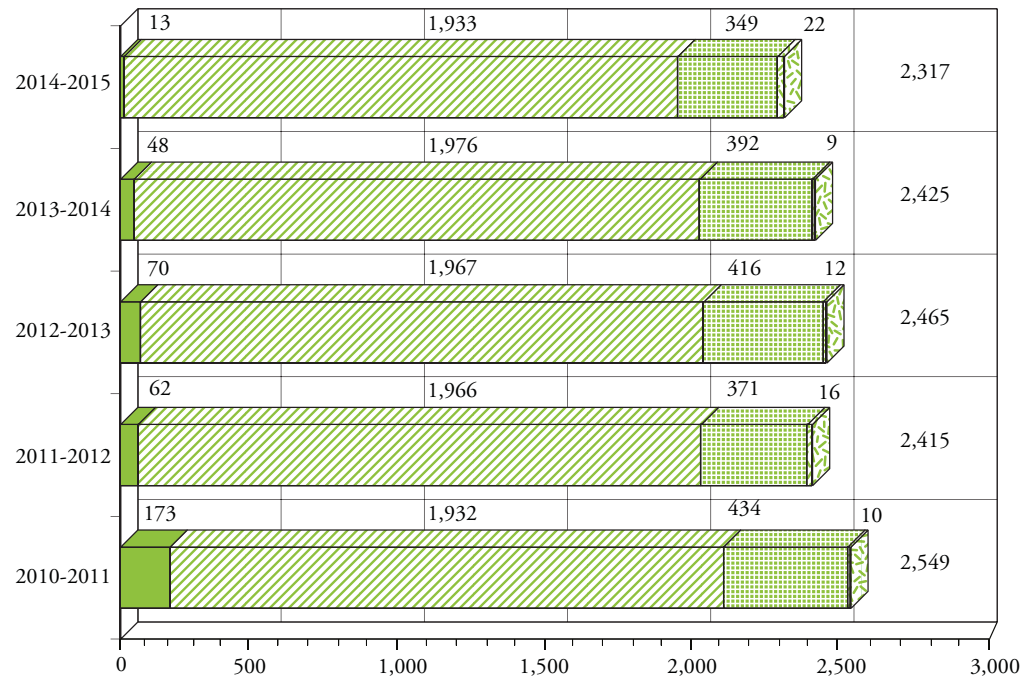

## Degrees Awarded by Level

Note: Since 1925, Southeastern has awarded 76,769 degrees.

Source: IR Extract Files