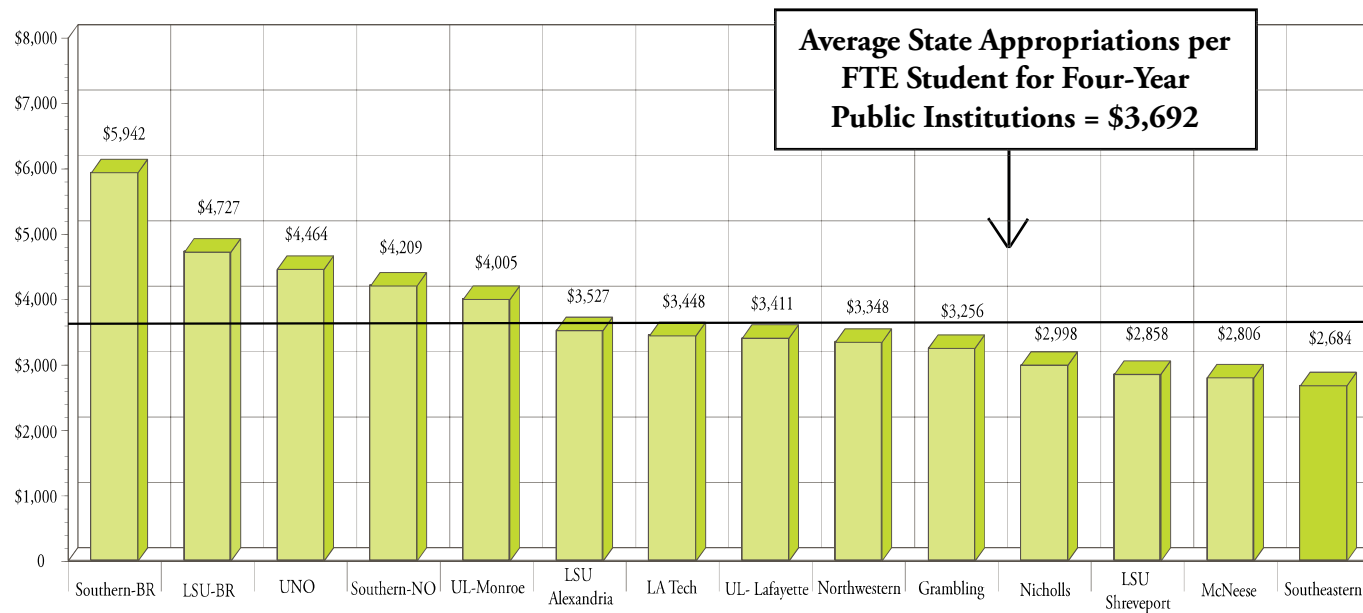

# State Appropriations per Full-Time Equivalent Student for Louisiana Public Universities, Fiscal Year 2013 - 2014

Source: IPEDS Data Center, Preliminary Data