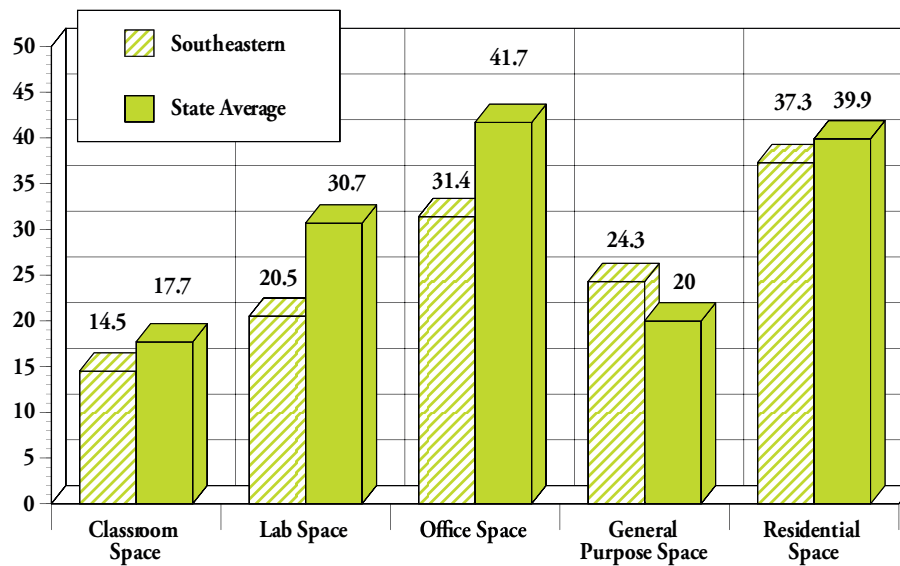

Space Utilization 2016 - 2017

**PROFILE
2017**

Assignable Square Footage per Full-Time Equivalent Student

Total Number of Acres Owned by
Southeastern = 509

Total Number of Buildings =
(all types) = 146

Total Gross Square Footage =
2,981,408

Total Assignable Square Footage=
1,930,478

Assignable Square Footage/FTE
Southeastern = 176
State Average = 232.7

Source: Space Utilization Report, Board of Regents