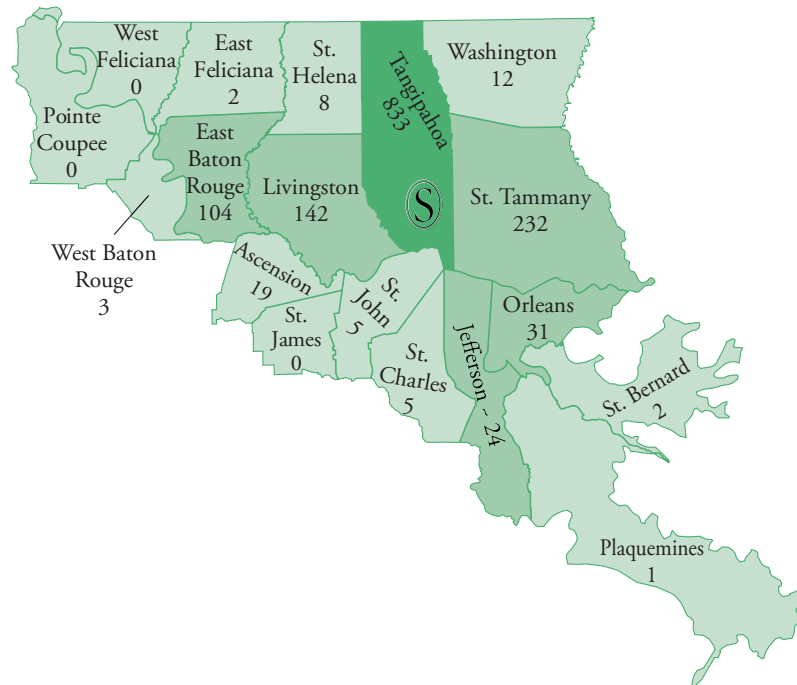

## Faculty and Staff by Parish of Residence Fall 2019

Top 5 Parishes	
<b>Tangipahoa</b>	<b>833</b>
<b>St. Tammany</b>	<b>232</b>
<b>Livingston</b>	<b>142</b>
<b>East Baton Rouge</b>	<b>104</b>
<b>Orleans</b>	<b>31</b>

Of the 1,452 total employees, 98.8% (1,435) have Louisiana residences.

Source: IR Extract Files