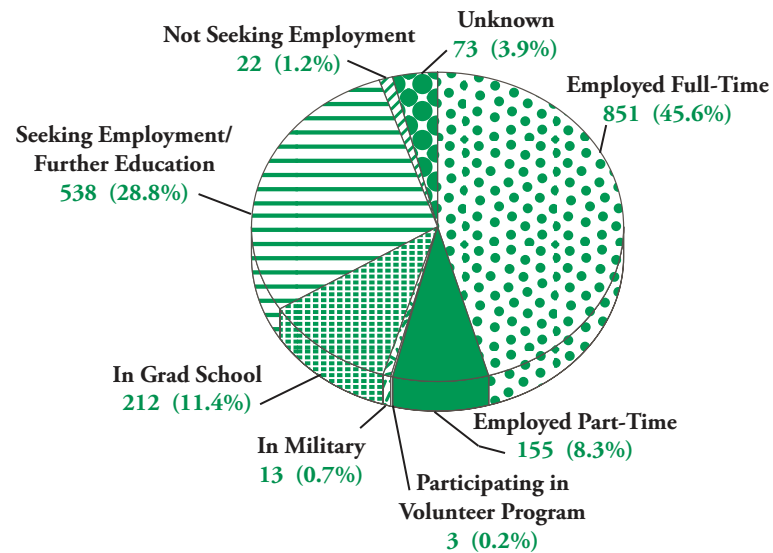

Student Success After Graduation

The First Destination Survey is administered two weeks before a student graduates. Follow-ups are conducted for six months following graduation. This is a summary of the results for baccalaureate students:

Status Six Months after Graduation

- » 93% of those who provided a job location are employed in the state of Louisiana.
- » The average starting salary was \$42,647.
- » Over three-fourths (78%) of those continuing their education are in a Masters program.