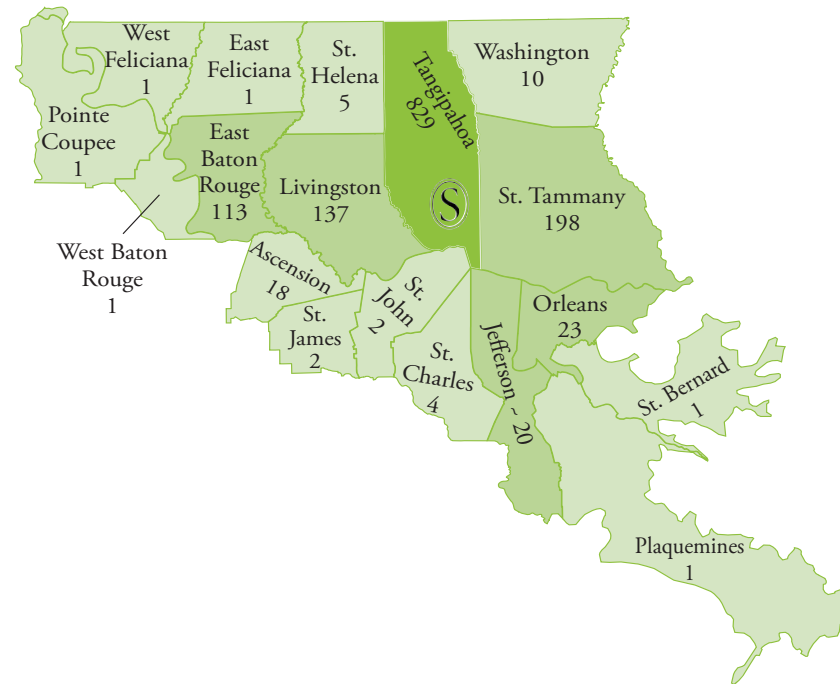

## Faculty and Staff by Parish of Residence Fall 2015

Top 6 Parishes	
<b>Tangipahoa</b>	<b>829</b>
<b>St. Tammany</b>	<b>198</b>
<b>Livingston</b>	<b>137</b>
<b>East Baton Rouge</b>	<b>113</b>
<b>Orleans</b>	<b>23</b>
<b>Jefferson</b>	<b>20</b>

Of the 1,395 total employees, 98.6% (1,375) have Louisiana residences.

Source: IR Extract Files