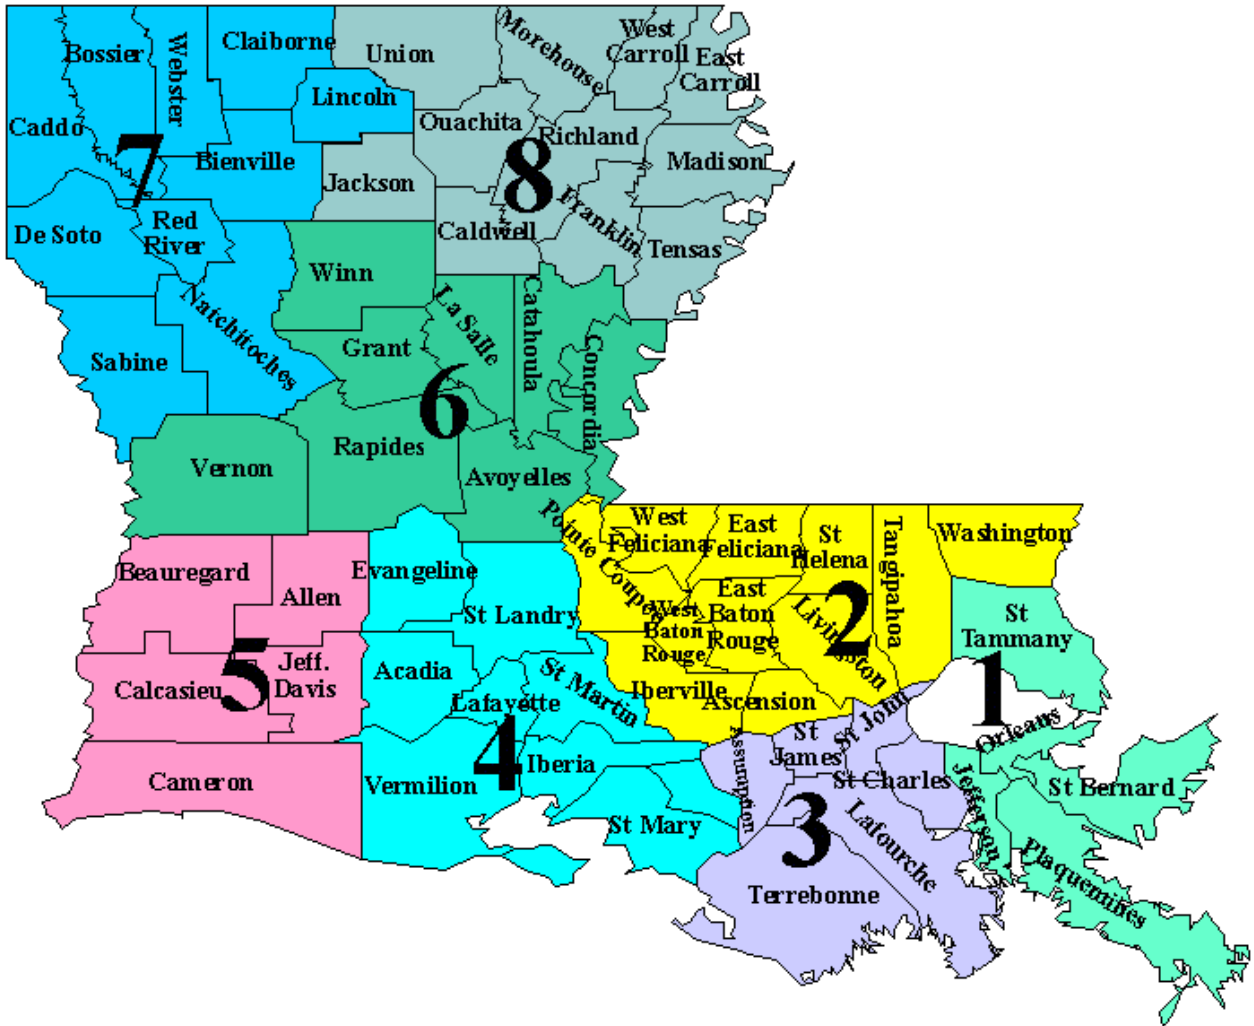

LOUISIANA STATE REGIONS

District 1
 St. Tammany
 Jefferson
 Plaquemine
 St. Bernard
 Orleans

District 5
 Beauregard
 Allen
 Calcasieu
 Jefferson Davis
 Cameron

District 2
 Washington
 Tangipahoa
 Ascension
 Iberville
 St. Helena
 East Feliciana
 West Feliciana
 East Baton Rouge
 West Baton Rouge
 Livingston
 Point Coupee

District 6
 Winn
 LaSalle
 Grant
 Catahoula
 Concordia
 Rapides
 Avoyelles
 Vernon

District 3
 St. John
 St. James
 Assumption
 Lafourche
 Terrebonne
 St. Charles

District 7
 Caddo
 Bossier
 Webster
 Claiborne
 Lincoln
 Natchitoches
 Sabine
 Red River
 Bienville
 De Soto

District 4
 Evangeline
 St. Landry
 Acadia
 St. Martin
 Lafayette
 Iberia
 St. Mary
 Vermilion

District 8
 Union
 Morehouse
 West Carroll
 East Carroll
 Ouachita
 Madison
 Caldwell
 Franklin
 Tensas
 Richland
 Jackson