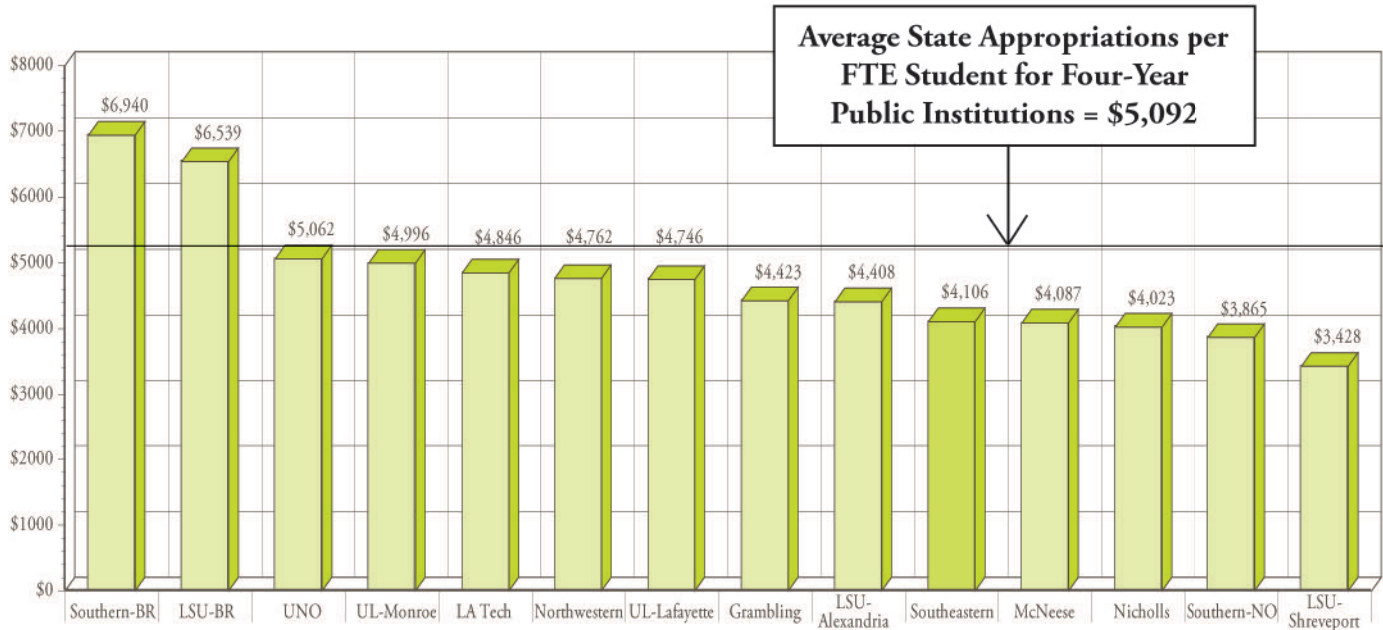

State Appropriations per Full-Time Equivalent Student for Louisiana Public Universities, Fiscal Year 2009 - 2010

Source: IPEDS Data Center