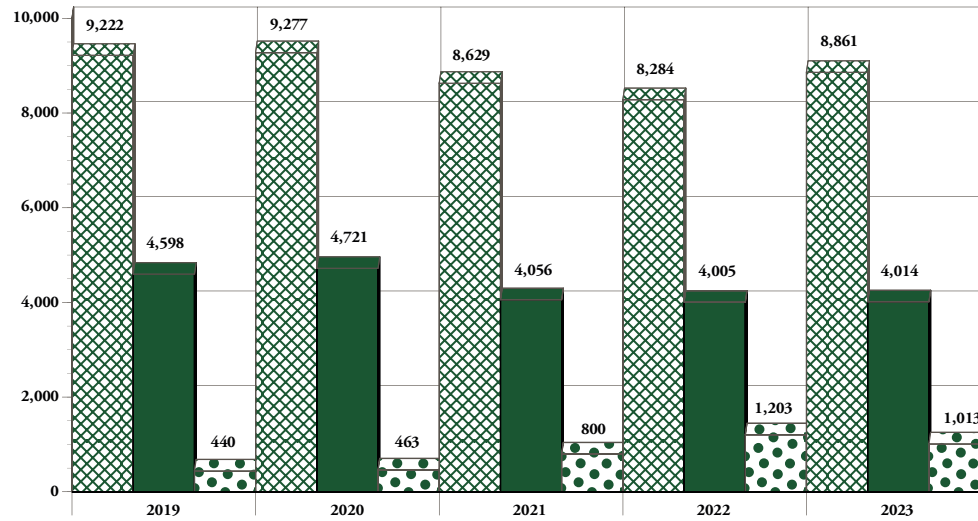

Diversity Over Time at Southeastern Fall 2019 - Fall 2023

Over the last five years, minority enrollment at Southeastern has decreased to 28.9% from 29.7% of total enrollment.

Source: IR Extract Files