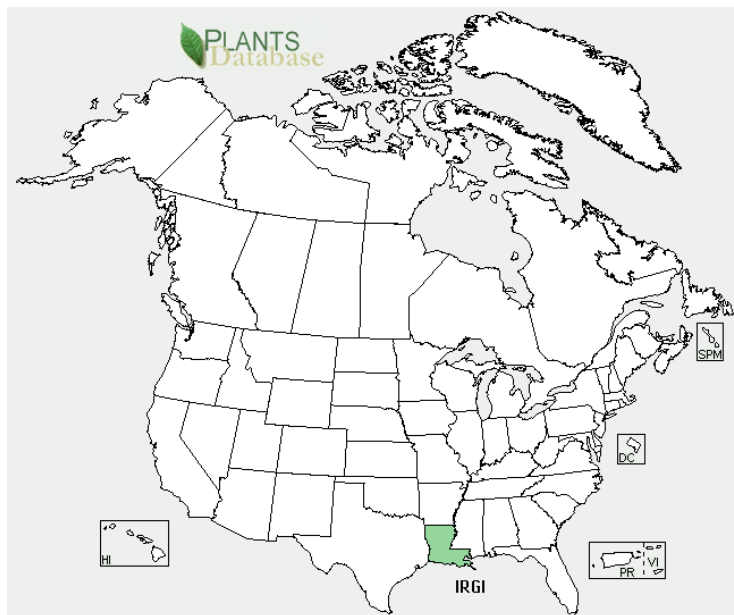

Blue Flag Iris: *Iris Virginica*

Blue Flag Iris grows in wet areas, in both fresh and brackish tidal marshes. It can be found in low savannas, thin woods and open meadows as well as along the edges of swamps, rivers and ditches.

Louisiana Iris: *Iris giganticaerulea*

Louisiana Iris, the largest of the Louisiana irises is the Louisiana State Wildflower. It is light blue to lavender to purple in color, sometimes white to yellowish-white.