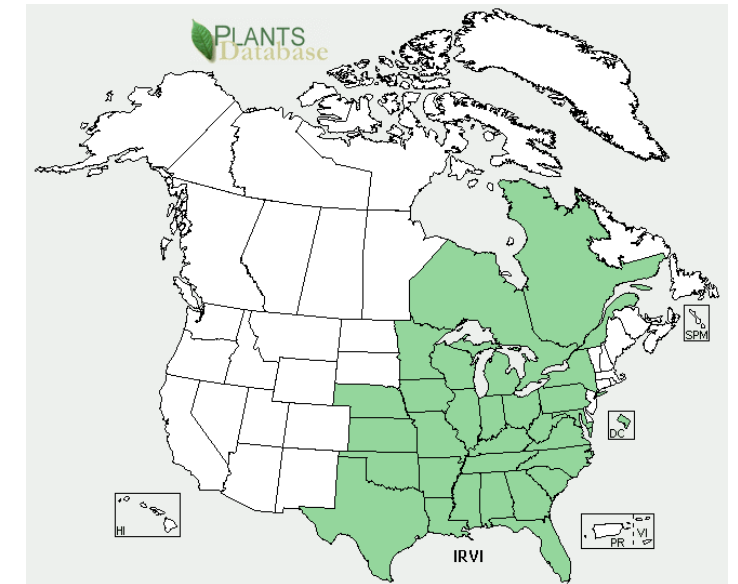

Blue Flag Iris: *Iris Virginica*

Blue Flag Iris grows in wet areas, in both fresh and brackish tidal marshes. It can be found in low savannas, thin woods and open meadows as well as along the edges of swamps, rivers and ditches.

Louisiana Iris: *Iris giganticaerulea*

Louisiana Iris, the largest of the Louisiana irises is the Louisiana State Wildflower. It is light blue to lavender to purple in color, sometimes white to yellowish-white.