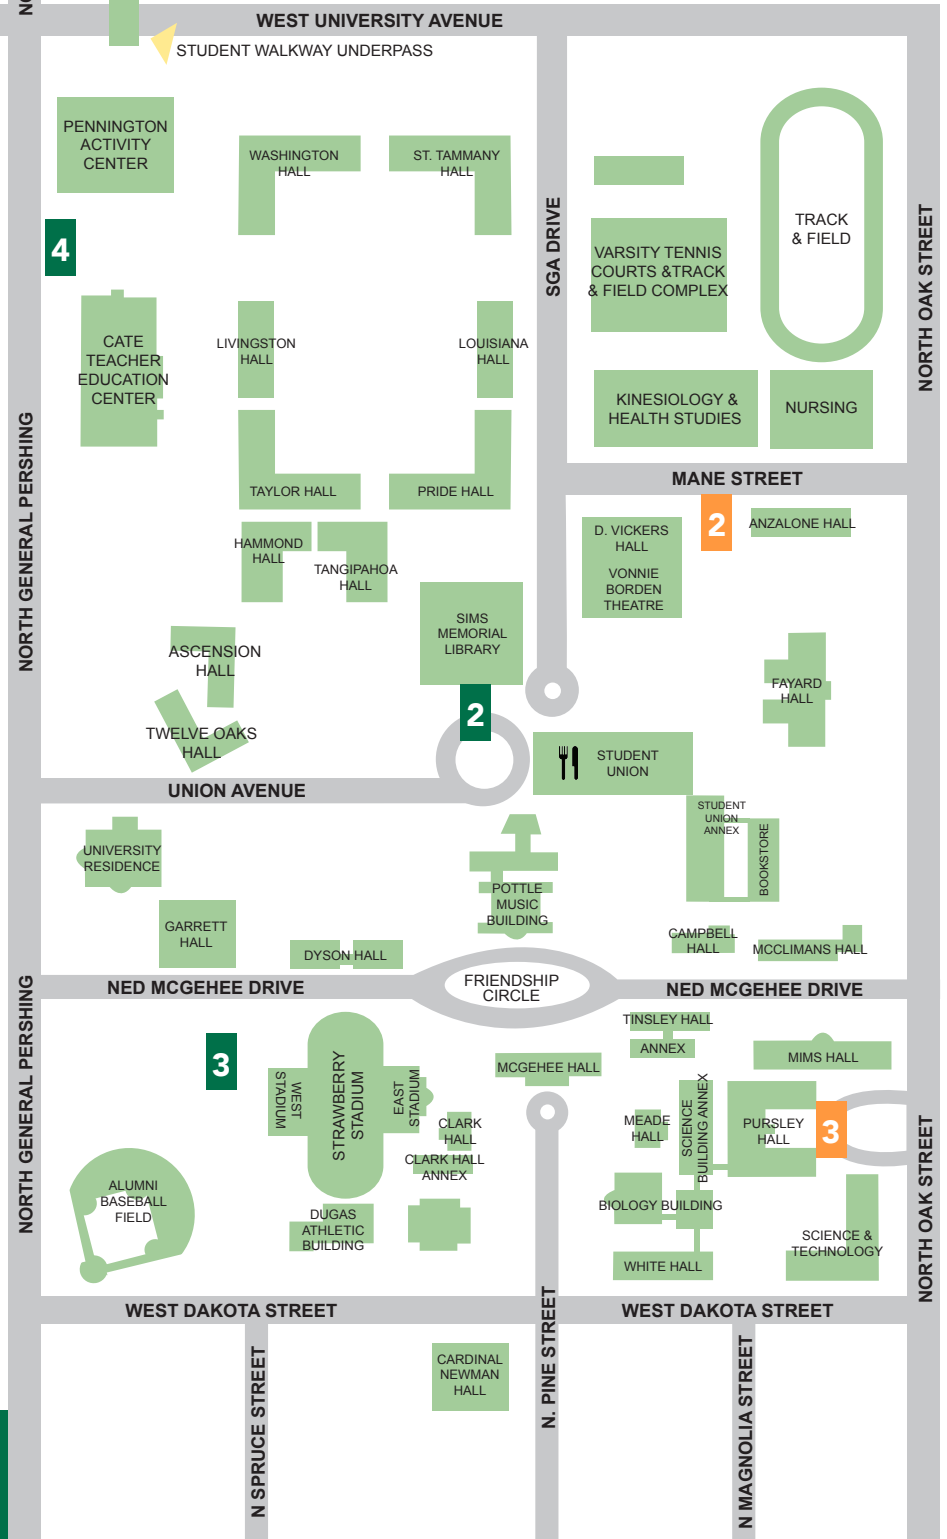

# Welcome To SOUTHEASTERN LOUISIANA UNIVERSITY

## Campus Map

### Campus Map Tips

- Keep in mind the distance between Underclassmen Parking Lots and Main Campus.
- The Lion Traxx bus system is available to all currently enrolled students with a valid Southeastern ID.
- These busses can bring you to and from certain spots on campus, to keep you from having to walk everywhere, so be on the lookout for bus stops.
- Also, keep in mind that you will need to allow yourself time between classes to get from one building to the next. Some buildings may be right next to each other while others may be a long walk away. Remember this when you are scheduling.

-  = **GOLD Traxx Bus Stops**
-  = **GREEN Traxx Bus Stops**

TRACK THE LION TRAXX HERE:  
[SOUTHEASTERN.EDU/TRAXX](http://SOUTHEASTERN.EDU/TRAXX)