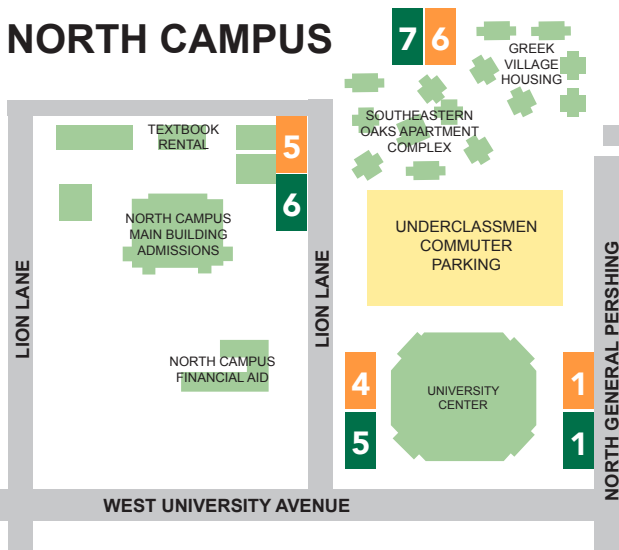

# NORTH CAMPUS

## Campus Map

### Campus Map Tips

- Keep in mind the distance between Underclassmen Parking Lots and Main Campus.
- The Lion Traxx bus system is available to all currently enrolled students with a valid Southeastern ID.
- These busses can bring you to and from certain spots on campus, to keep you from having to walk everywhere, so be on the lookout for bus stops.
- Also, keep in mind that you will need to allow yourself time between classes to get from one building to the next. Some buildings may be right next to each other while others may be a long walk away. Remember this when you are scheduling.

-  = **GOLD Traxx Bus Stops**
-  = **GREEN Traxx Bus Stops**

TRACK THE LION TRAXX HERE:  
[SOUTHEASTERN.EDU/TRAXX](http://SOUTHEASTERN.EDU/TRAXX)