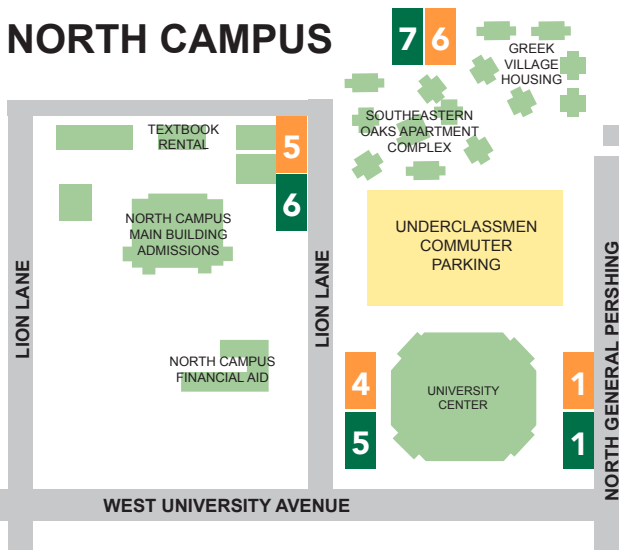

# NORTH CAMPUS

Welcome To

## Campus Map

### Campus Map Tips

- Keep in mind the distance between Underclassmen Parking Lots and Main Campus.
- The Lion Traxx bus system is available to all currently enrolled students with a valid Southeastern ID.
- These busses can bring you to and from certain spots on campus, to keep you from having to walk everywhere, so be on the lookout for bus stops.
- Also, keep in mind that you will need to allow yourself time between classes to get from one building to the next. Some buildings may be right next to each other while others may be a long walk away. Remember this when you are scheduling.

-  = **GOLD Traxx Bus Stops**
-  = **GREEN Traxx Bus Stops**