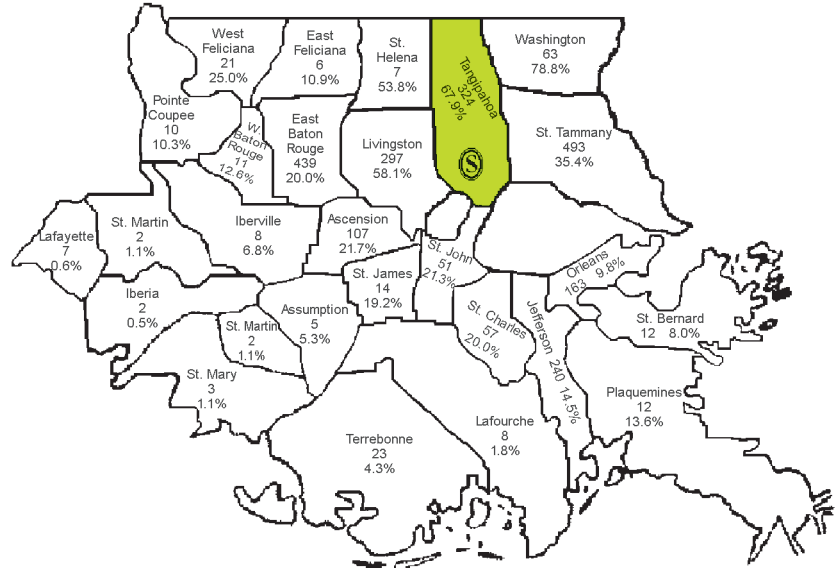

Southeastern Market Share

Top 8 Admissions Developed Parishes	Number of College Bound Freshmen	Percent Enrolled at Southeastern
St. Tammany	493	35.4%
East Baton Rouge	439	20.0%
Tangipahoa	324	67.9%
Livingston	297	58.1%
Jefferson	240	14.5%
Ascension	107	21.7%
Washington	63	78.8%
St. Helena	7	53.8%