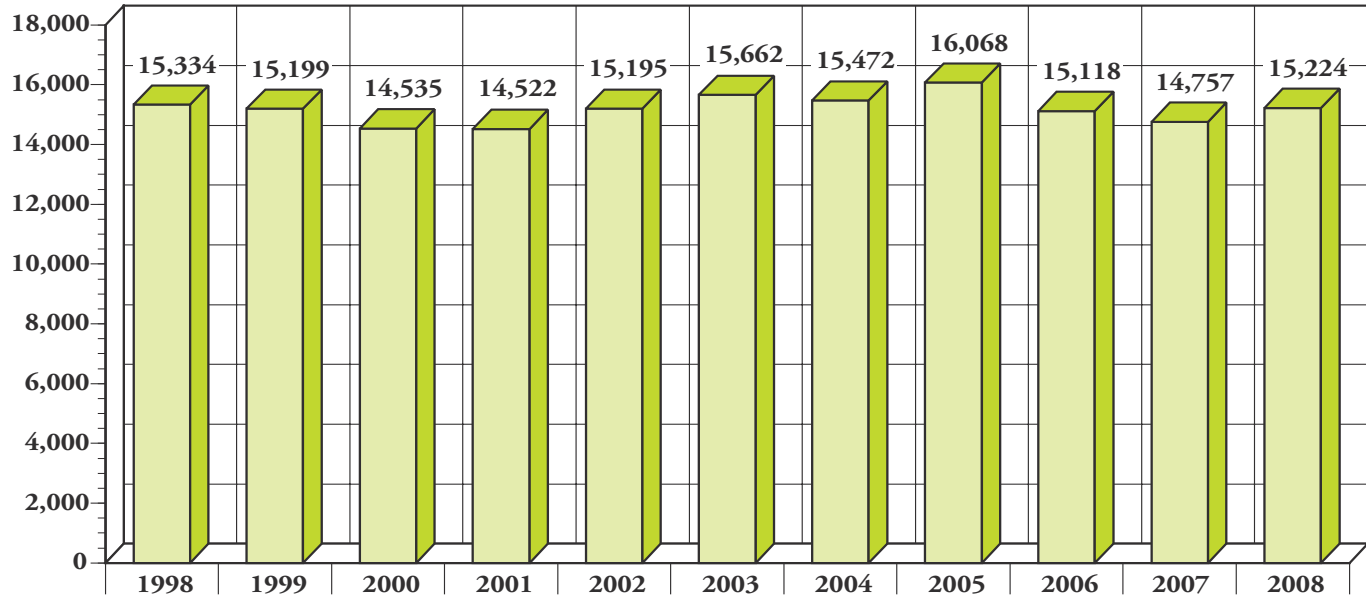

# Longitudinal Enrollment Fall 1998 - Fall 2008

Note: In Fall 2000, Southeastern implemented quality admissions standards.

In Fall 2005, Master Plan Admission Standards were implemented. Also, Southeastern enrolled over 1,200 students displaced by hurricane Katrina.