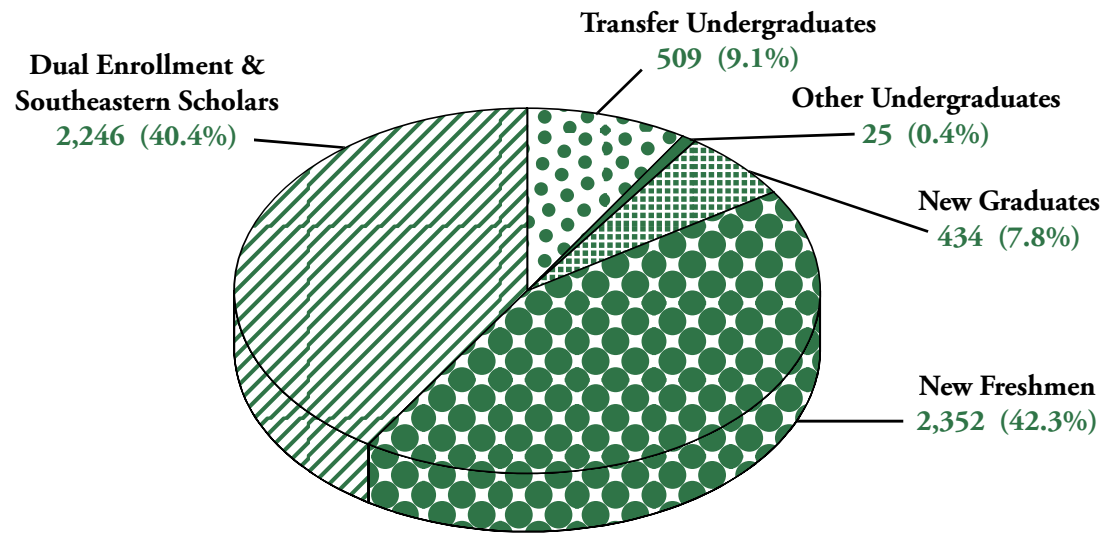

New Students by Enrollment Type Fall 2023

Total New Enrolled Students = 5,566

Source: IR Extract Files